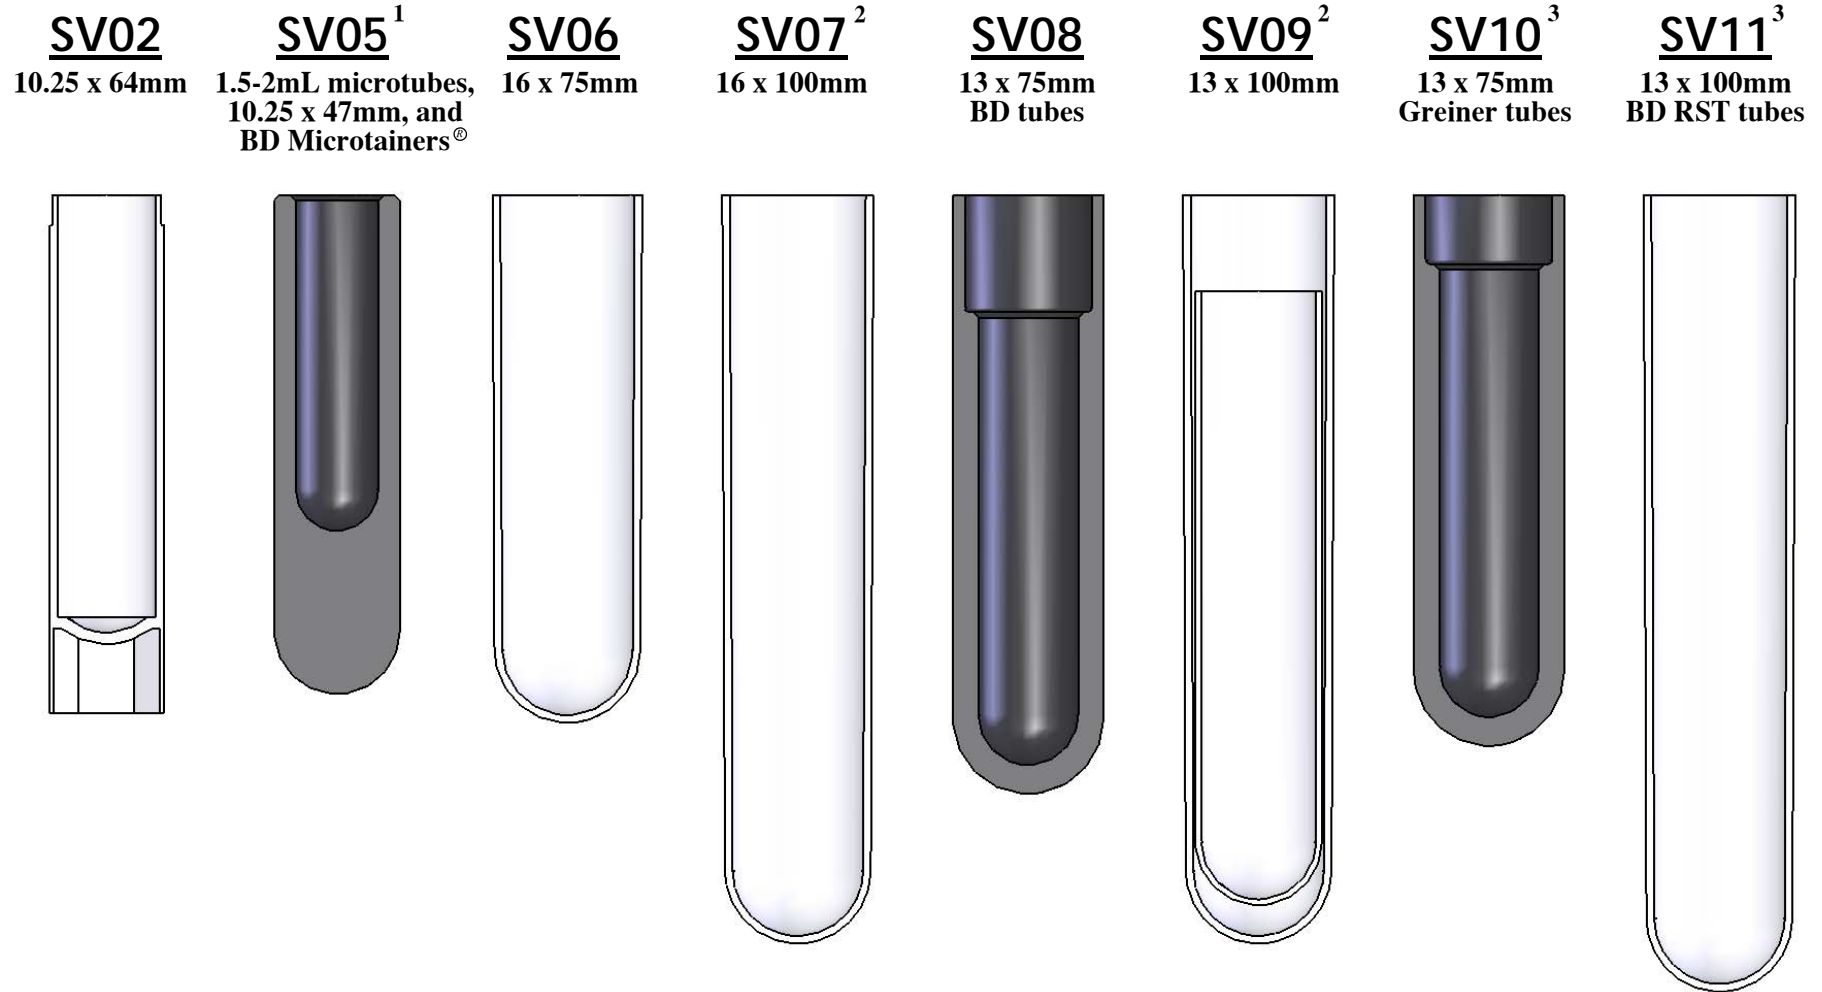

# StatSpin<sup>®</sup> Express 4 Tube Insert Guide

1. SV05 tube inserts replace SV03 and SV04 tube inserts
2. SV07 and SV09 tube inserts included with Express 4
3. SV10 and SV11 are new tube inserts for Express 4